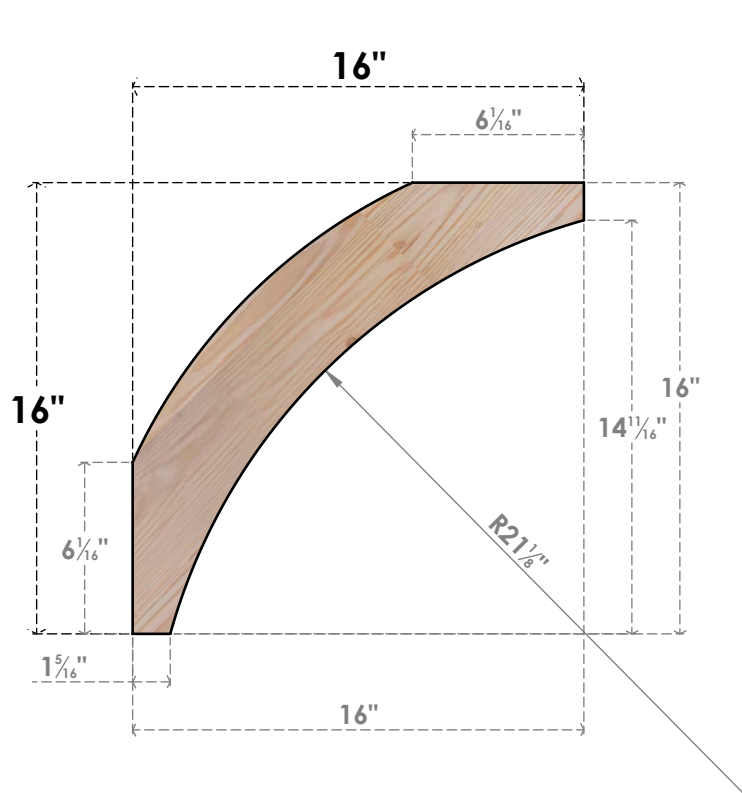

BRC04X16X16THR00SDF

3 1/2"W X 16"D X 16"H THORTON SMOOTH BRACE, DOUGLAS FIR

SIDE

FRONT

EKENA MILLWORK
 2300 WEST MAIN ST.
 CLARKSVILLE, TX 75426
 TOLL FREE: 866-607-0453
 WWW.EKENAMILLWORK.COM

NOTES

1. INSTALLATION TO BE COMPLETED IN ACCORDANCE WITH MANUFACTURER'S SPECIFICATIONS.
2. DRAWING MAY NOT BE TO SCALE
3. THIS DRAWING IS INTENDED FOR DESIGN AND PLANNING PURPOSES ONLY.
4. ALL INFORMATION CONTAINED HEREIN WAS CURRENT AT THE TIME OF DEVELOPMENT BUT MUST BE REVIEWED AND APPROVED BY THE PRODUCT MANUFACTURER TO BE CONSIDERED ACCURATE.
5. PRODUCTS ARE NOT KILN DRIED. THIS ITEM IS UNIQUE AND WILL CONTAIN THE NATURAL VARIATIONS THAT THE WOOD SPECIES OFFERS. THIS MAY RESULT IN VARIATIONS UP TO 1/4"